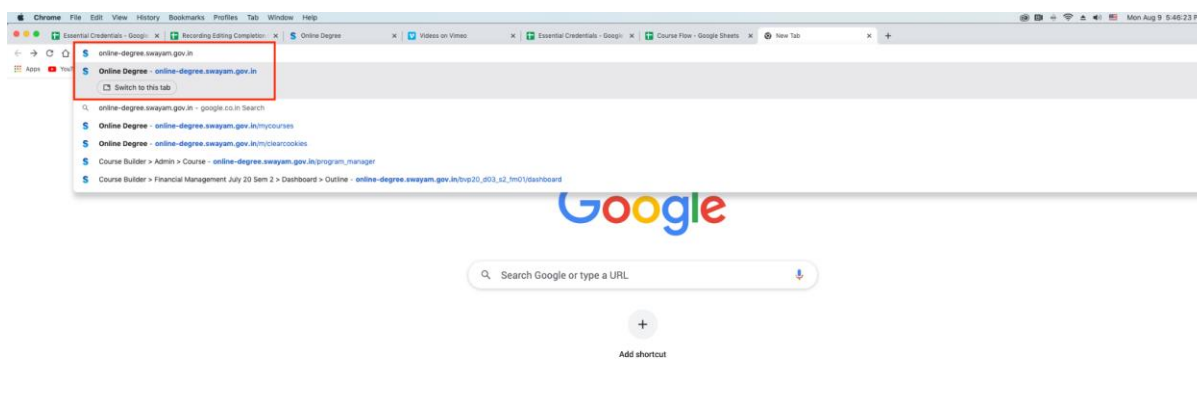

SWAYAM Course

The following are the steps showing the flow of the Course in Swayam.

Procedure 1: Swayam LOGIN

1. Go to the website by clicking on this link: <https://online-degree.swyam2.ac.in> or copy and paste it into your chrome browser in incognito mode.