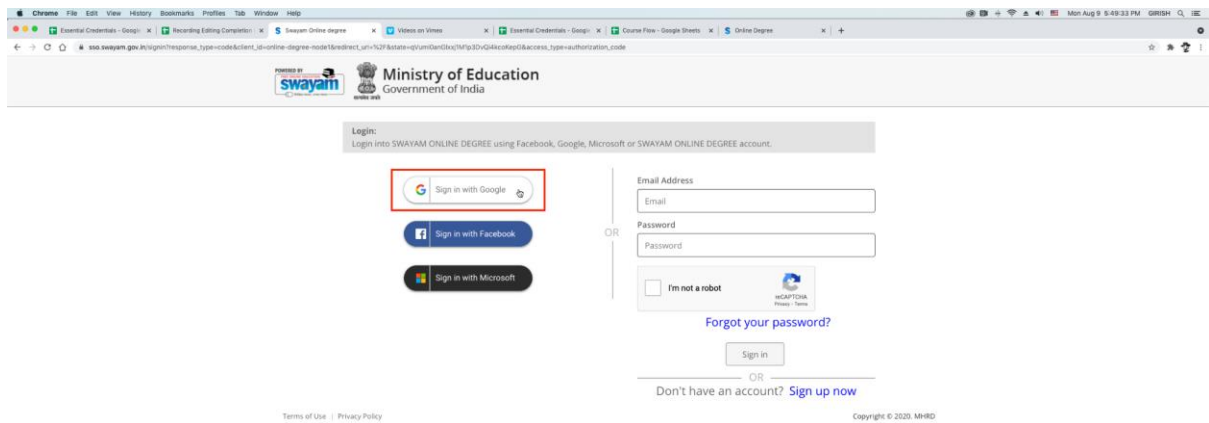

3. You will be redirected to the page where you have to choose any of those options but the Sign In with Google is recommended.